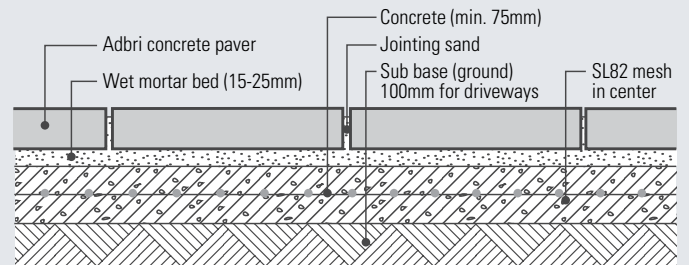

AVAILABLE SIZES

Quadro® 40
6.25 units per m²

TECHNICAL INFORMATION

Range	Size (mm) L x D x H	No. per m ²	Slip Resistance rating	No. per pallet	Colours
Quadro®	400 x 400 x 40	6.25	P5 - very low slip risk	117	Oatmeal Sunstone Terracotta Mocha Charcoal

FOUNDATION OPTIONS AND GENERAL INSTALLATION GUIDE

FLEXIBLE INSTALLATION - ROADBASE & SAND

RIGID INSTALLATION - CONCRETE BASE

NOTE: Always seeks advice from a qualified professional when laying pavers on sloped land or where soil conditions or load pressures are unknown.