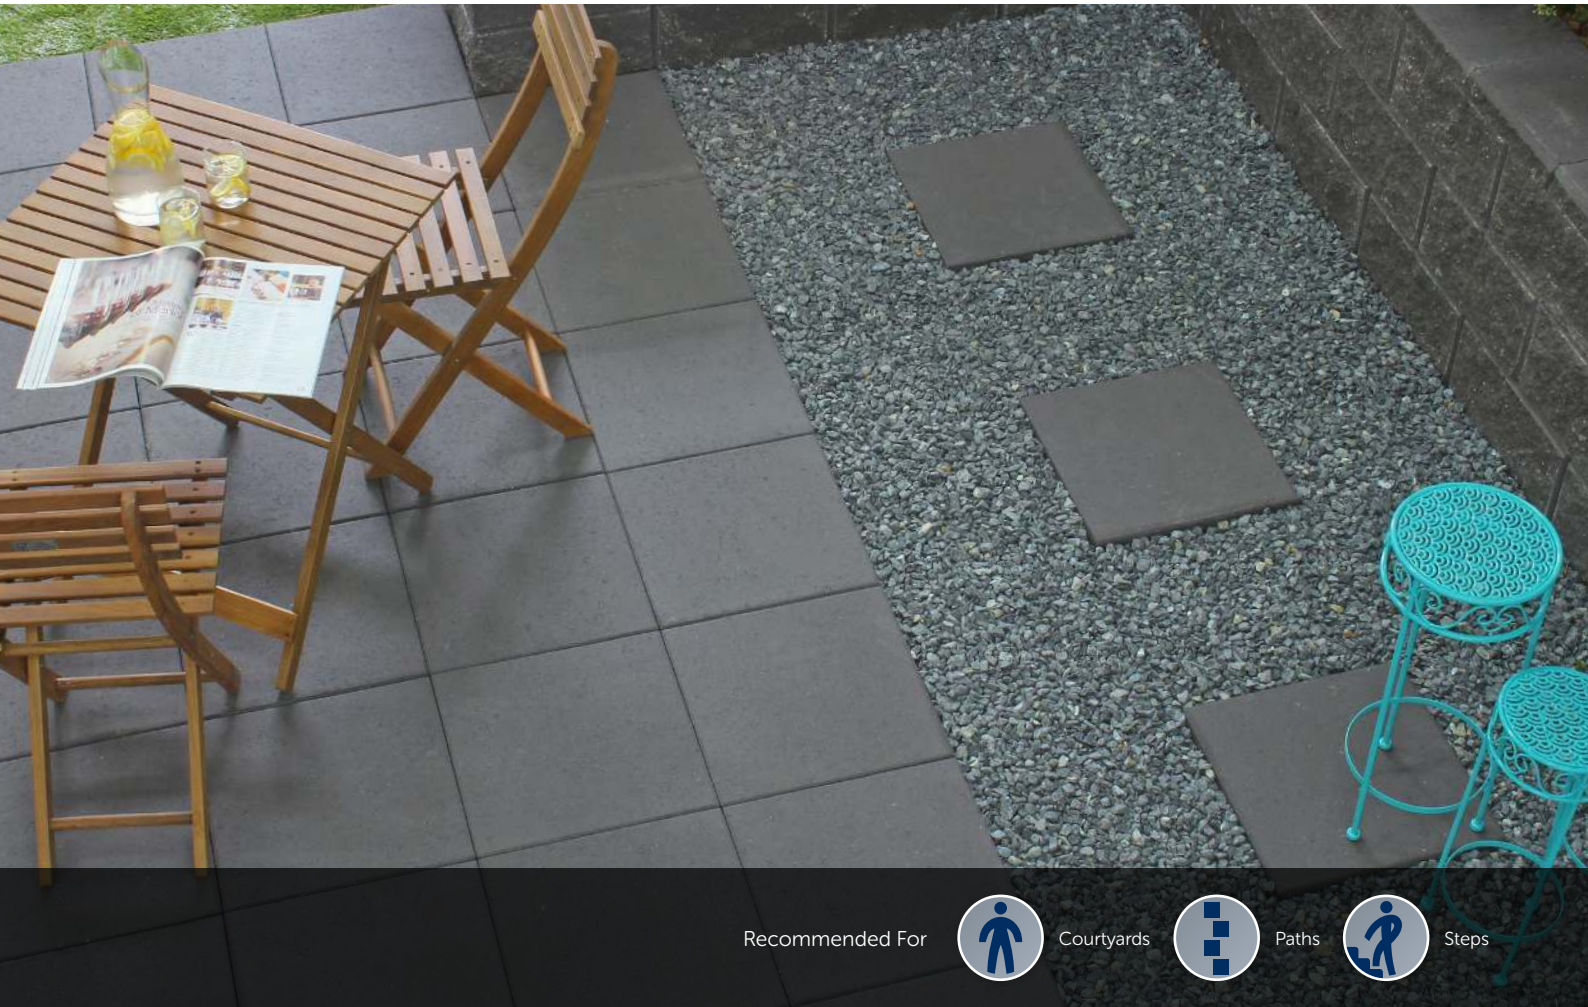

Quadro®

Available in NSW/ACT, VIC, SA, QLD, SQLD, TAS

adbri MASONRY
working together

Recommended For

Courtyards

Paths

Steps

Quadro® is a multi-functional large format paver which is perfect for DIY projects around the home. Light in weight and easy to install, Quadro® will enhance your Outdoor Room with contemporary aesthetics.

COLOUR OPTIONS

Oatmeal

Sunstone

Terracotta

Mocha

Charcoal

Due to natural variations in aggregates, colour tones may vary from batch to batch.

Whilst these swatches provide a good indication of the products colour, you should always sight product samples before use.

AVAILABLE SIZES

Quadro® 40
6.25 units per m²

TECHNICAL INFORMATION

Range	Size (mm) L x D x H	No. per m ²	Slip Resistance rating	No. per pallet	Colours
Quadro®	400 x 400 x 40	6.25	P5 - very low slip risk	117	Oatmeal Sunstone Terracotta Mocha Charcoal

FOUNDATION OPTIONS AND GENERAL INSTALLATION GUIDE

FLEXIBLE INSTALLATION - ROADBASE & SAND

RIGID INSTALLATION - CONCRETE BASE

NOTE: Always seeks advice from a qualified professional when laying pavers on sloped land or where soil conditions or load pressures are unknown.