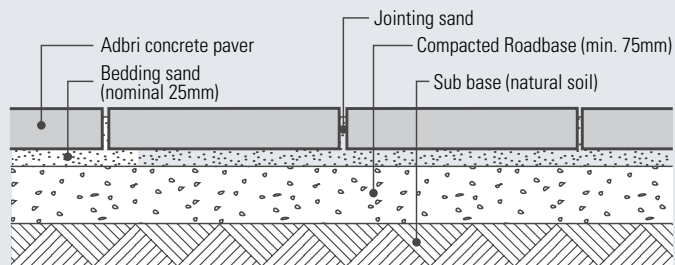

AVAILABLE SIZES

Quadro® 40
6.25 units per m²

TECHNICAL INFORMATION

Range	Size (mm) L x D x H	No. per m ²	Slip Resistance rating	No. per pallet	Colours
Quadro®	400 x 400 x 40	6.25	P5 - very low slip risk	117	Oatmeal Sunstone Terracotta Mocha Charcoal

FOUNDATION OPTIONS AND GENERAL INSTALLATION GUIDE

FLEXIBLE INSTALLATION - ROADBASE & SAND

RIGID INSTALLATION - CONCRETE BASE

NOTE: Always seeks advice from a qualified professional when laying pavers on sloped land or where soil conditions or load pressures are unknown.